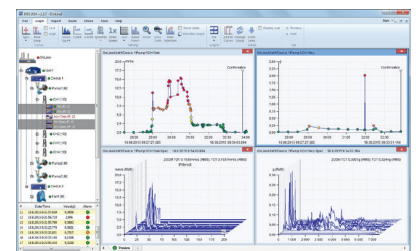

Load, force and sensors

- Loadpins
- Compression & tension
- Position sensors
- Vibration sensors
- Level sensors
- Speed sensors

Sensors for motion, position and force

Condition monitoring

- Instrumentation
- Load monitoring
- Overload protection
- Vibration monitoring
- Data collection