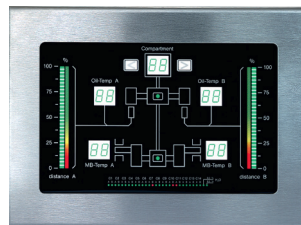

Bearing Monitoring