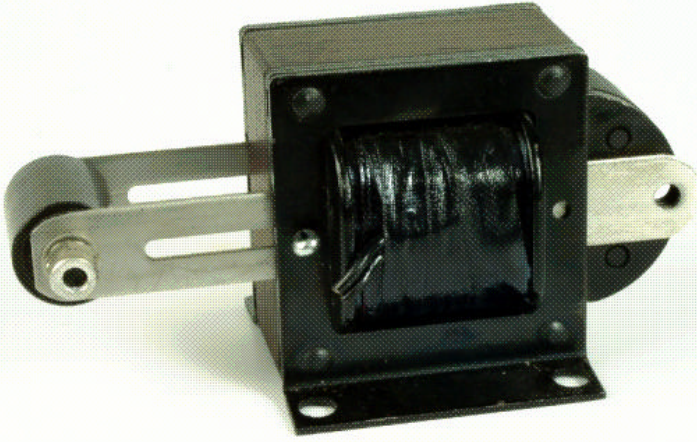

# AC Laminated Solenoid (Series 500)

ML3356

- High Force / Small Size
- Rugged Design for Long Life
- Various AC Voltages and Frequencies
- Special Mechanical Versions
- Varnish Impregnated Coil
- Optional Flying Leads
- Copper Shading Rings
- Brass Guides