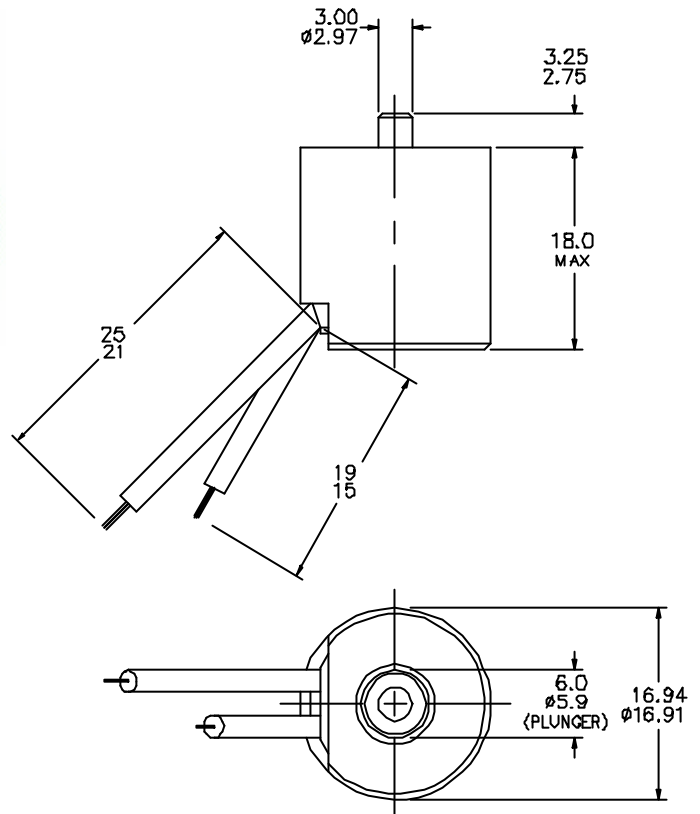

Tubular Solenoid

MT0618

- Thrust Type Operation
- Flying Leads with Optional Connectors
- Various Voltage Ratings
- Optional Return Spring
- Alternative Plating Finishes
- Threaded Mounting